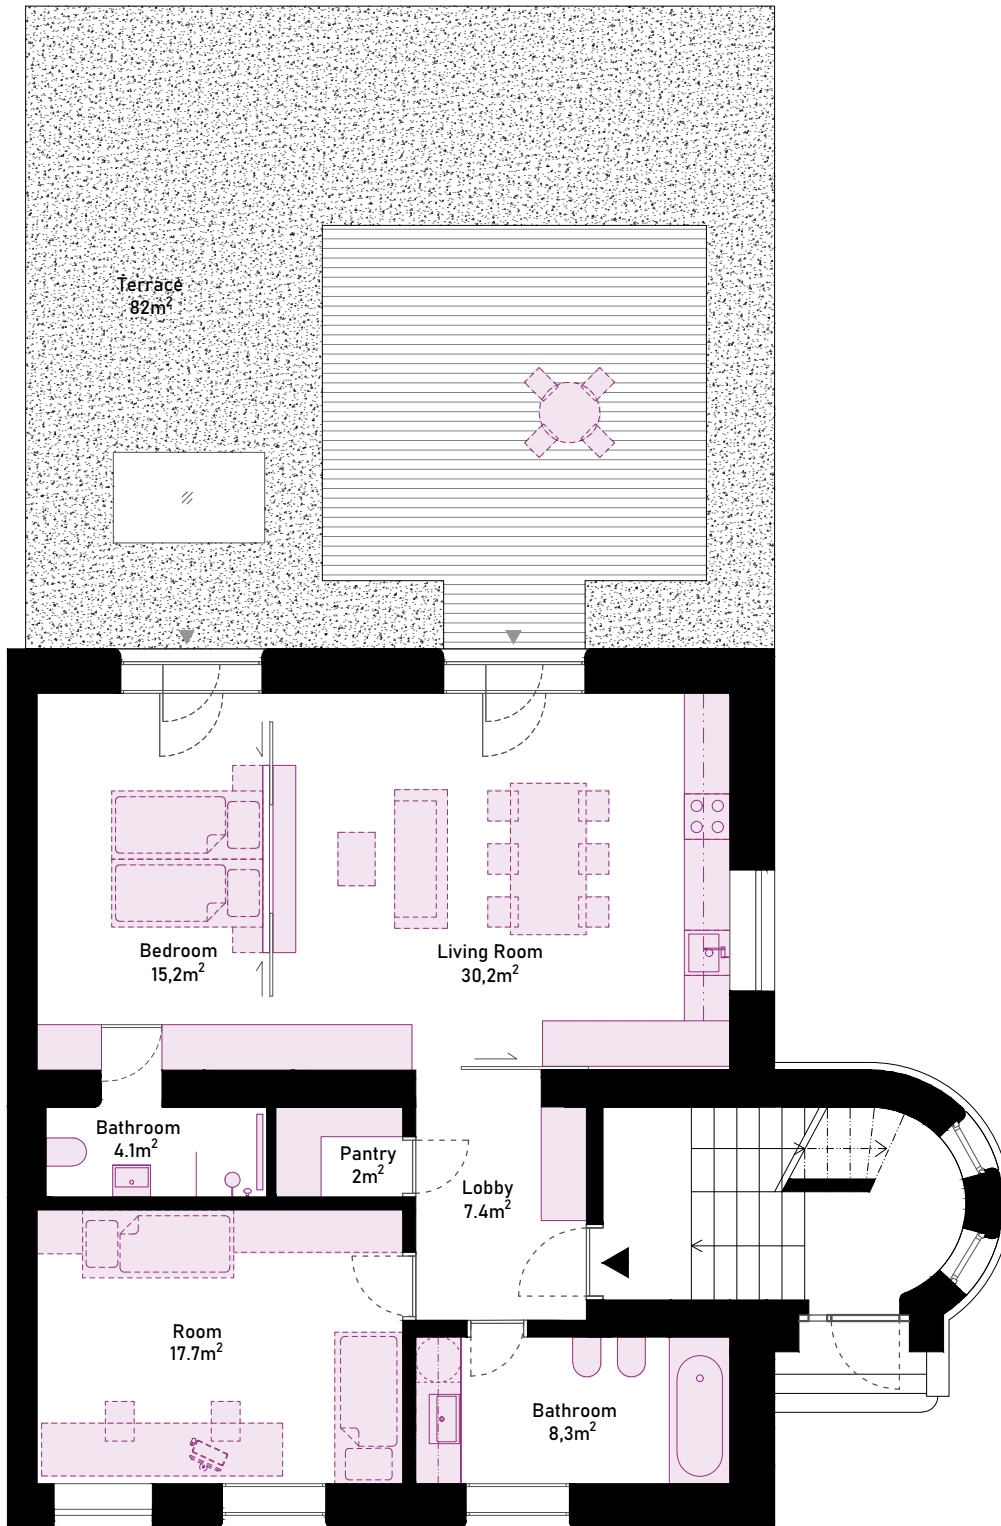

1 AGF

above-ground floor

Lobby	7.4 m ²
Bedroom	15.2 m ²
Bathroom	4.1 m ²
Living Room	30.2 m ²
Room	17.7 m ²
Bathroom	8.3 m ²
Pantry	2.0 m ²
Terrace*	82 m ²
Total area	84.9 m²

1:100

1 AGF

above-ground floor

Lobby	7.4 m ²
Bedroom	15.2 m ²
Bathroom	4.1 m ²
Living Room	30.2 m ²
Room	17.7 m ²
Bathroom	8.3 m ²
Pantry	2.0 m ²
Terrace*	82 m ²
Total area	84.9 m²

1:100