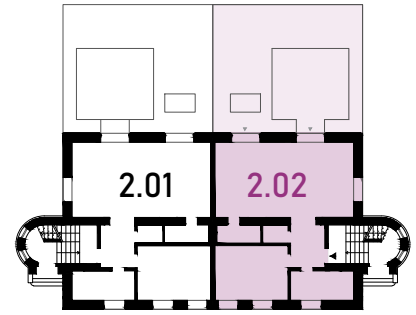

1 AGF

above-ground floor

Lobby	7.4 m ²
Bedroom	15.2 m ²
Bathroom	4.1 m ²
Living Room	30.2 m ²
Room	17.7 m ²
Bathroom	8.3 m ²
Pantry	2.0 m ²
Terrace*	82 m ²
Total area	84.9 m²

1:100

1 AGF

above-ground floor

Lobby	7.4 m ²
Bedroom	15.2 m ²
Bathroom	4.1 m ²
Living Room	30.2 m ²
Room	17.7 m ²
Bathroom	8.3 m ²
Pantry	2.0 m ²
Terrace*	82 m ²
Total area	84.9 m²

1:100