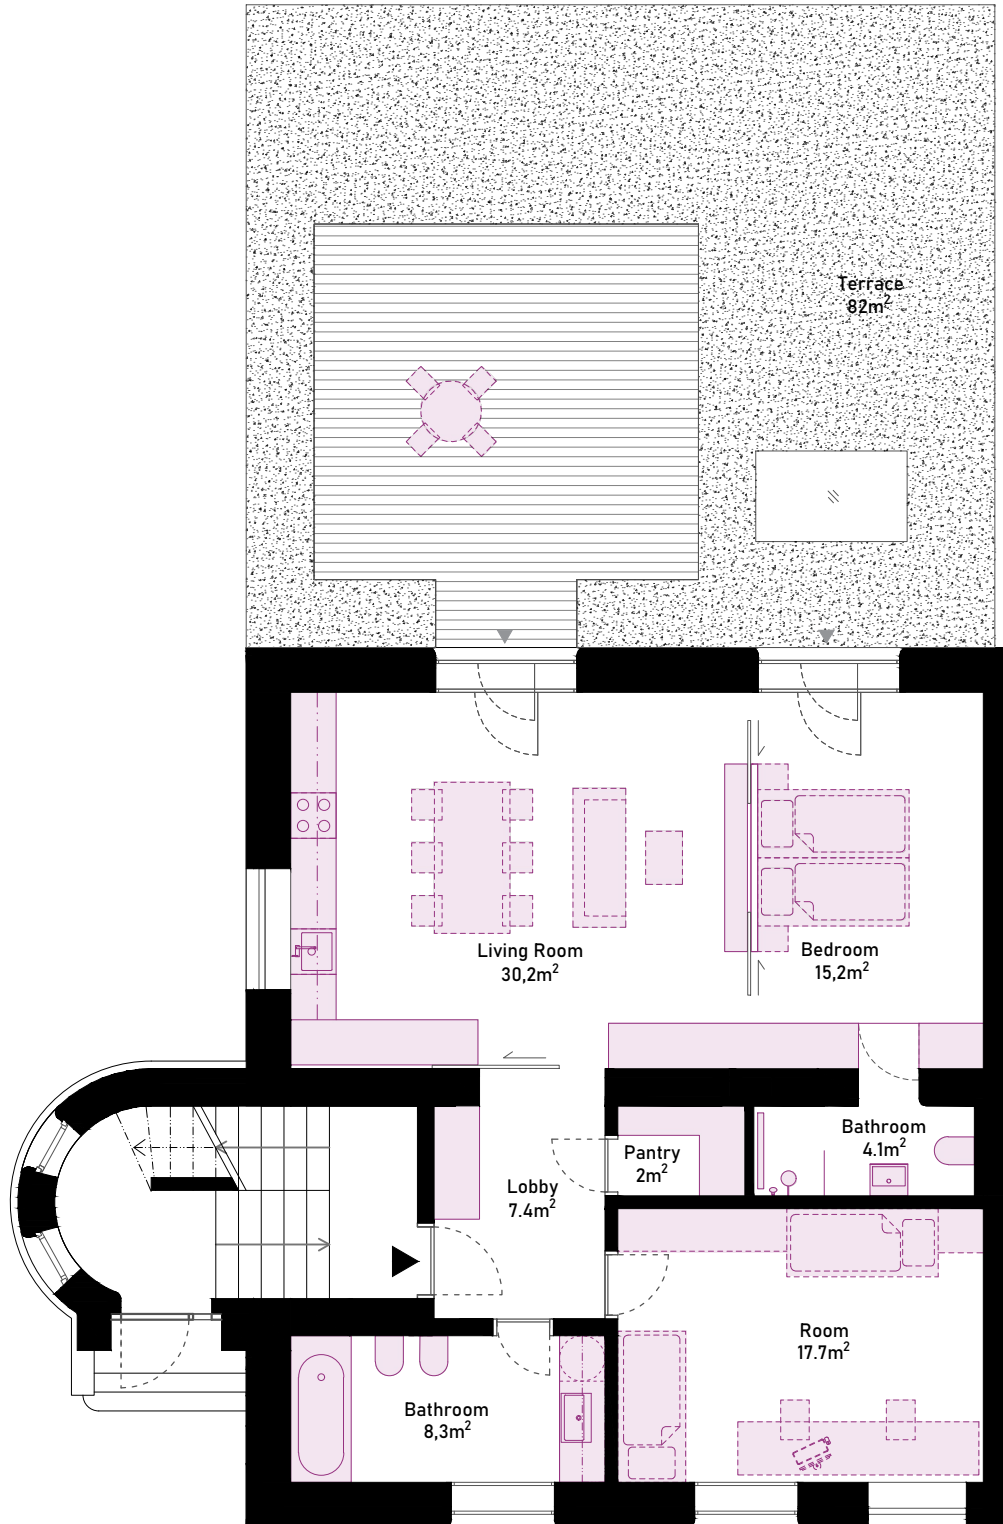

1 AGF

above-ground floor

Lobby	7.4 m ²
Bedroom	15.2 m ²
Bathroom	4.1 m ²
Living Room	30.2 m ²
Room	17.7 m ²
Bathroom	8.3 m ²
Pantry	2.0 m ²
Terrace*	82 m ²
Total area	84.9 m²

1:100

1 AGF

above-ground floor

Lobby	7.4 m ²
Bedroom	15.2 m ²
Bathroom	4.1 m ²
Living Room	30.2 m ²
Room	17.7 m ²
Bathroom	8.3 m ²
Pantry	2.0 m ²
Terrace*	82 m ²
Total area	84.9 m²

1:100