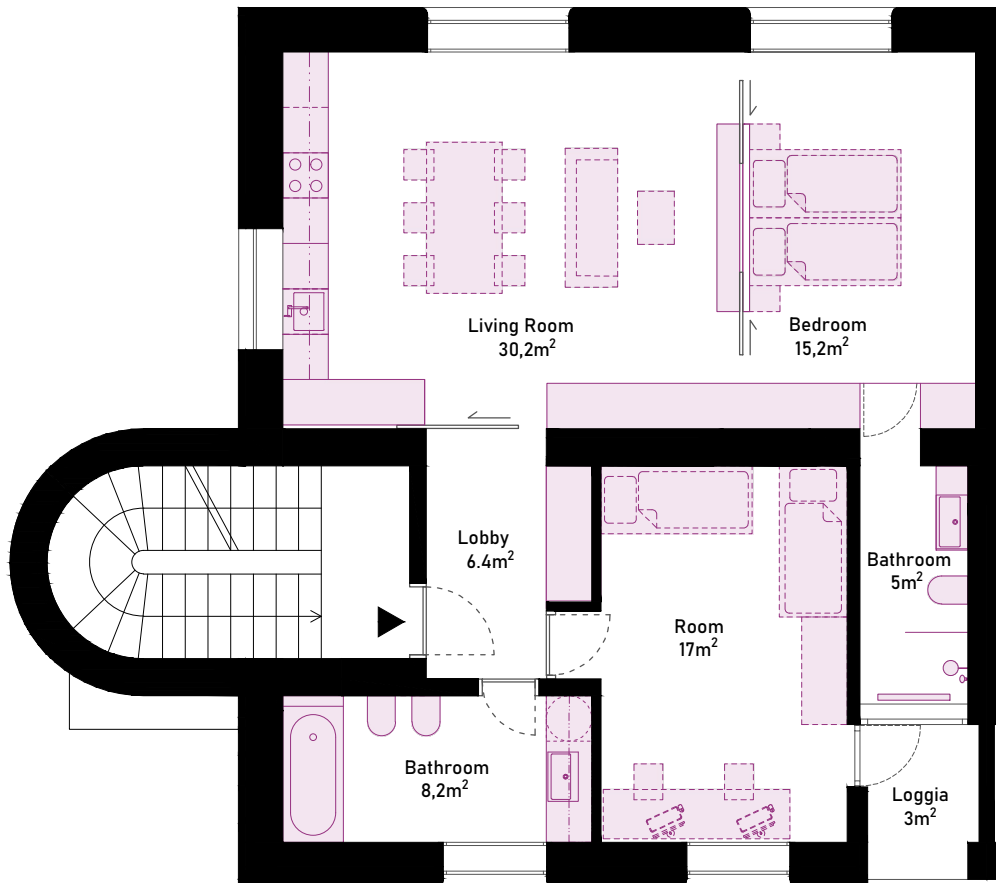

2 AGF

above-ground floor

Lobby	6.4 m ²
Bedroom	15.2 m ²
Bathroom	5.0 m ²
Living Room	30.2 m ²
Room	17.0 m ²
Bathroom	8.2 m ²
Loggia	3.0 m ²

Total area 85 m²

1:100

2 AGF

above-ground floor

Lobby	6.4 m ²
Bedroom	15.2 m ²
Bathroom	5.0 m ²
Living Room	30.2 m ²
Room	17.0 m ²
Bathroom	8.2 m ²
Closet	3.7 m ²
Loggia	3.0 m ²
Total area	88.7 m²

1:100