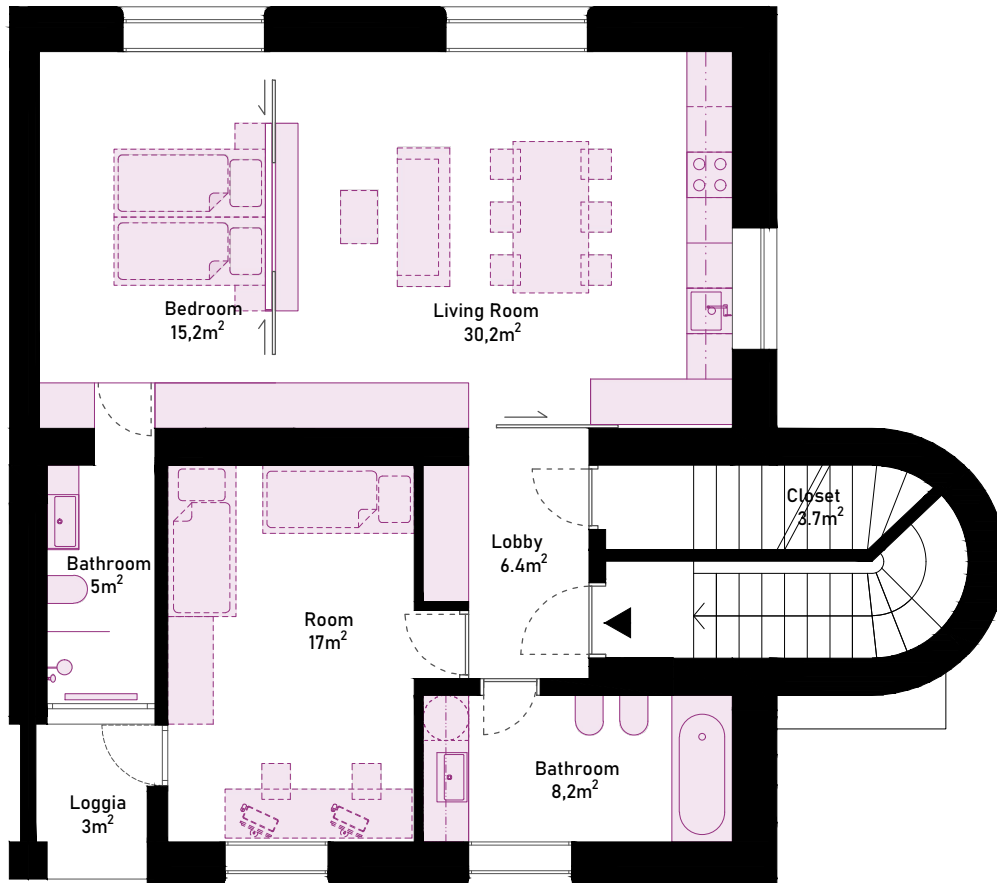

2 AGF

above-ground floor

Lobby	6.4 m ²
Bedroom	15.2 m ²
Bathroom	5.0 m ²
Living Room	30.2 m ²
Room	17.0 m ²
Bathroom	8.2 m ²
Loggia	3.0 m ²

Total area 85 m²

1:100

2 AGF

above-ground floor

Lobby	6.4 m ²
Bedroom	15.2 m ²
Bathroom	5.0 m ²
Living Room	30.2 m ²
Room	17.0 m ²
Bathroom	8.2 m ²
Closet	3.7 m ²
Loggia	3.0 m ²
Total area	88.7 m²

1:100